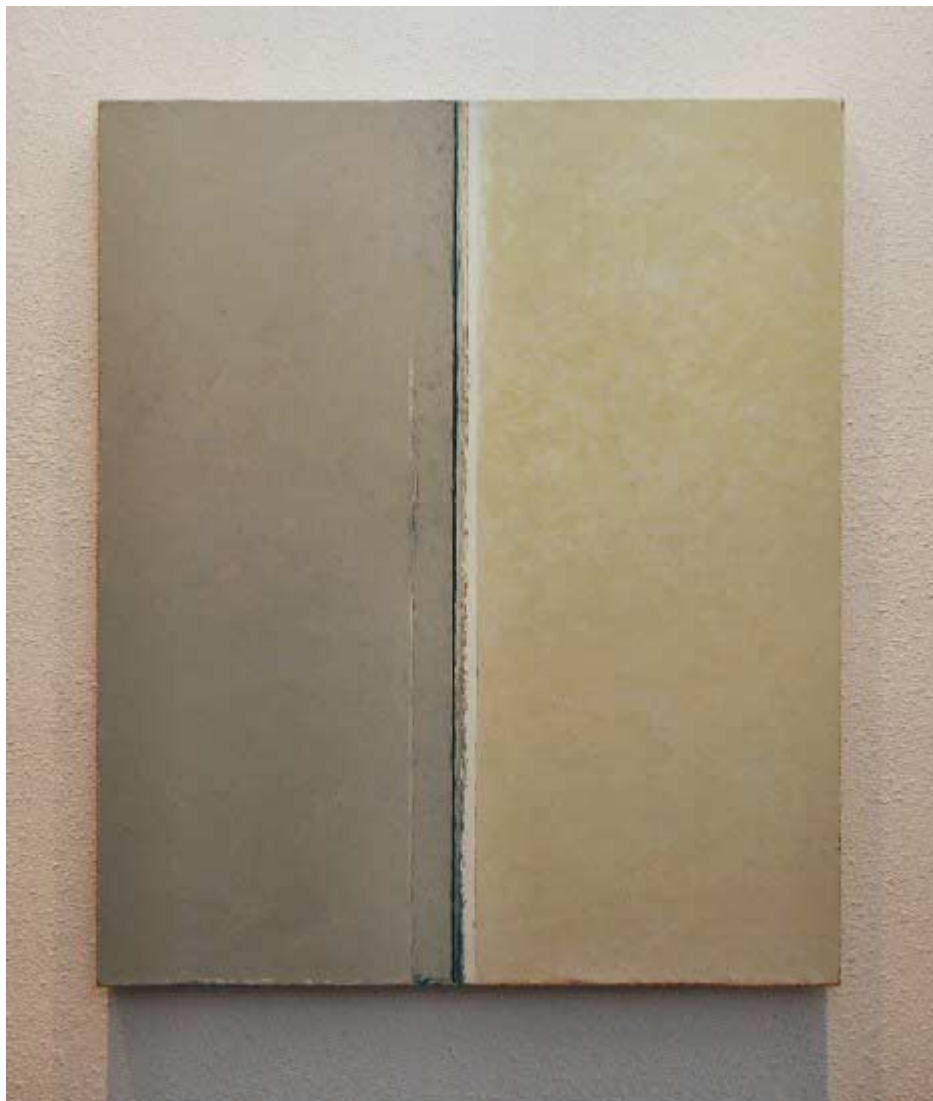

CHARLOTTE JACKSON FINE ART
PRESENTS:

GET AWAY

Nov 6 - 30, 2009

David Simpson
For Ad (Four Square Series)
1980
Acrylic on canvas
32 5/8 x 32 5/8 x 1 1/2 in
(82.87 x 82.87 x 3.81 cm) DS0085

Ed Moses
Untitled (Yellow)
1975
Acrylic on canvas
42 x 34 in. (106.68 x 86.36 cm) EM0024

Charles Arnoldi

Get Away

1999

Acrylic on canvas

72 x 64 in. (182.88 x 162.56 cm) CA0076

Jeremy Thomas
Module Builder Yellow
2009
Forged mild steel and powder coat
10 x 22 x 9 ½ in.
(25.4 x 55.88 x 24.13 cm) JT178

Clark Walding
Rift Series - Exchange, 2008-2009
Oil and cold wax on cotton duck
32 x 26 3/4 x 2 2/8 inches CW0035

Constance DeJong
Square 18/3
2007
Copper, wood
18 x 18 x 3 in.
(45.72 x 45.72 x 7.62 cm) CD023

William Metcalf
Pearlescent Gold Arc
2009
Acrylic, polyester fabric, wood
19 x 71 x 5 ¾ in
(48.26 x 180.34 x 14.61 cm) WM0179

Ron Davis
Small Beige
1966

Liquatex acrylic on canvas
30 $\frac{3}{8}$ x 28 $\frac{3}{4}$ x 3 $\frac{5}{8}$ in overall
(77.47 x 73.66 x 10.16 cm approx.) ROND007