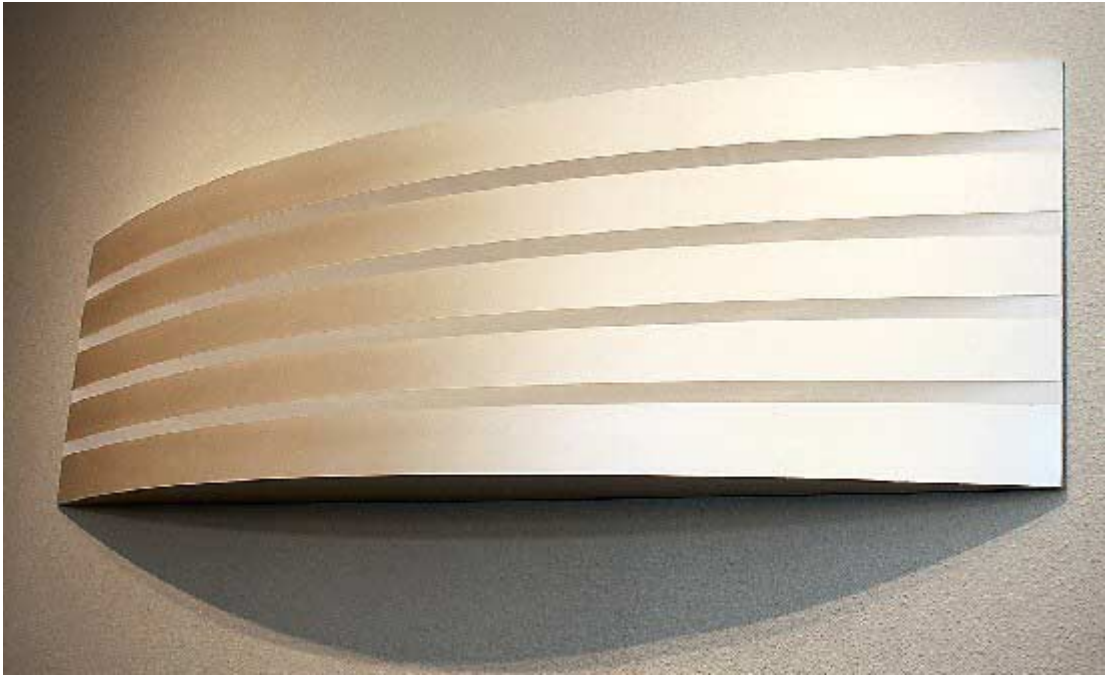

Clark Walding
Rift Series - Exchange, 2008-2009
Oil and cold wax on cotton duck
32 x 26 3/4 x 2 2/8 inches CW0035

Constance DeJong
Square 18/3
2007
Copper, wood
18 x 18 x 3 in.
(45.72 x 45.72 x 7.62 cm) CD023