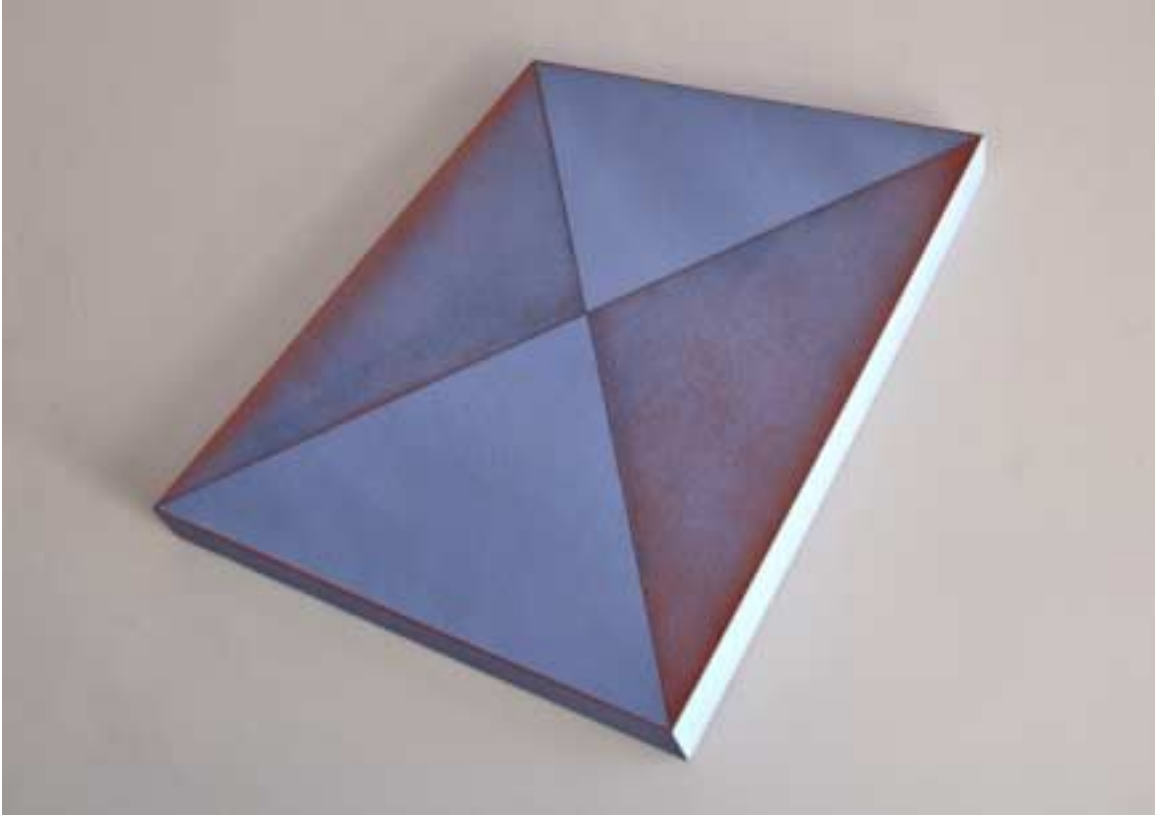

CHARLOTTE JACKSON FINE ART PRESENTS:

RONALD DAVIS
UNIDENTIFIED FLOATING OBJECTS

February 28 - March 31, 2014

Yoder, 1979
Cel-Vinyl Acrylic on Canvas
66 x 66 inches
ROND0048

Stroner, 1978
Cel-Vinyl Acrylic on Canvas
84 x 66 inches
ROND0050

Square, Two Pentagons and Lines, 1980
Cel-Vinyl Acrylic on Canvas
67 x 61 inches
ROND110

Lamont, 1978
Cel-Vinyl Acrylic on Canvas
90 x 66 inches
ROND0049

Platte, 1979
Cel-Vinyl Acrylic on Canvas
84 x 65 inches
ROND103

Large Black Slabette, 1985
Cel-Vinyl Acrylic on canvas
113 1/2 x 68 3/4 x 5 1/4 inches
ROND123

Two Sapphire Slabettes, 1985
Cel-Vinyl Acrylic on canvas 39 x 63 x 4 inches ROND122

Theta Splatter Slabette, 1985
Cel-Vinyl Acrylic on canvas 46 x 31 inches ROND120

Split Isosceles and Line on Tan, 1980-1981
Cel-Vinyl Acrylic on Canvas
59 x 60 inches
ROND109

Slab Rotation, 1980
Gouache on paper
37 3/4 x 43 1/4 inches
ROND113

Three Dodecagons, 1972

Ink on mylar

21 x 36 inches