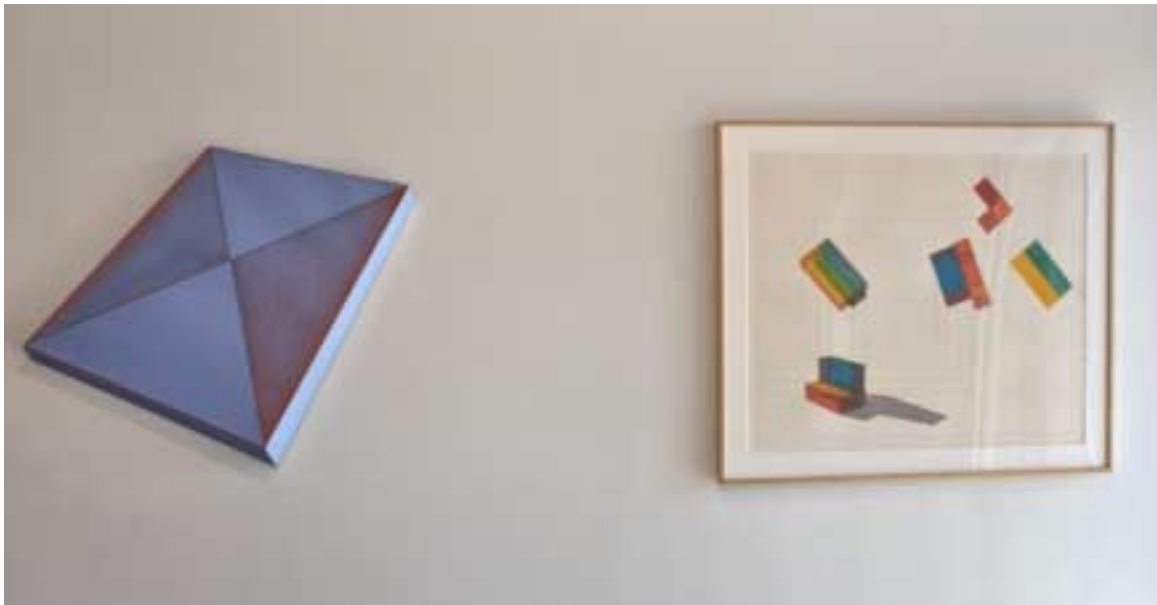

CHARLOTTE JACKSON FINE ART PRESENTS:

RONALD DAVIS
UNIDENTIFIED FLOATING OBJECTS

February 28 - March 31, 2014

Yoder, 1979
Cel-Vinyl Acrylic on Canvas
66 x 66 inches
ROND0048

Stroner, 1978
Cel-Vinyl Acrylic on Canvas
84 x 66 inches
ROND0050

Square, Two Pentagons and Lines, 1980
Cel-Vinyl Acrylic on Canvas
67 x 61 inches
ROND110

Lamont, 1978
Cel-Vinyl Acrylic on Canvas
90 x 66 inches
ROND0049

Platte, 1979
Cel-Vinyl Acrylic on Canvas
84 x 65 inches
ROND103

Split Isosceles and Line on Tan, 1980-1981
Cel-Vinyl Acrylic on Canvas
59 x 60 inches
ROND109

Slab Rotation, 1980
Gouache on paper
37 3/4 x 43 1/4 inches
ROND113

Three Dodecagons, 1972

Ink on mylar

21 x 36 inches