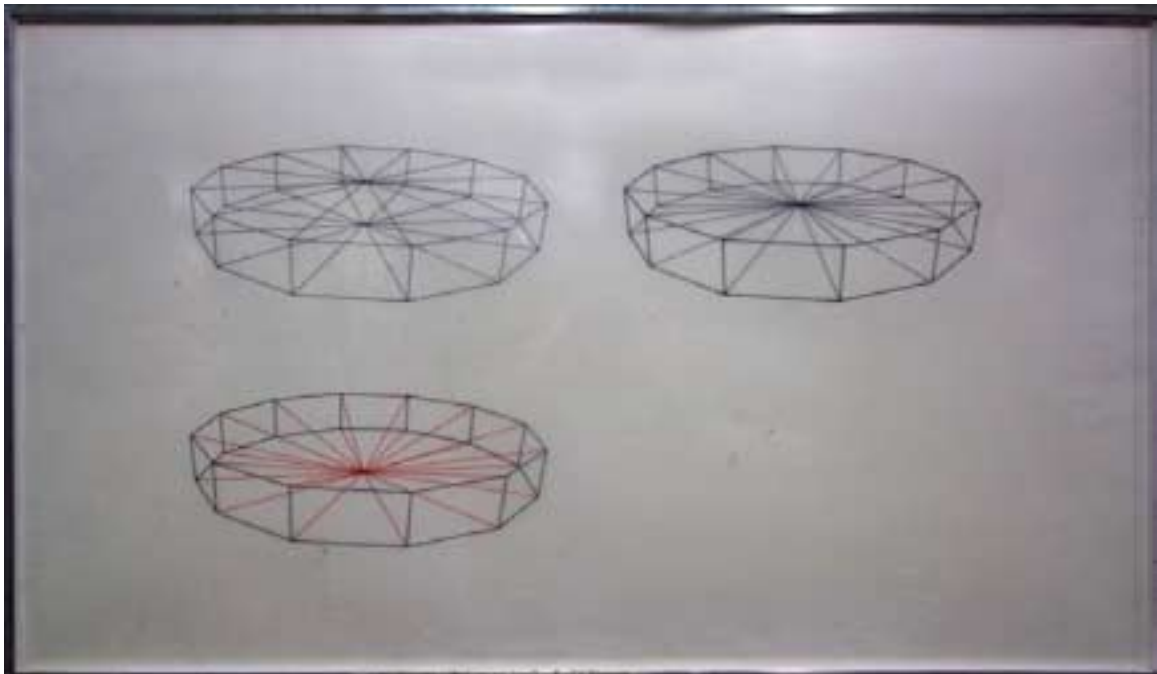

Opal, 1978
Cel-Vinyl Acrylic on Canvas
66 x 86 inches
ROND105

Slater, Cel-Vinyl
Acrylic on Canvas
66 x 71 inches
ROND107

Square, Triangle and Lines, 1980-1981
Cel-Vinyl Acrylic on Canvas
52 x 59 inches
ROND108

Split Isosceles and Line on Tan, 1980-1981
Cel-Vinyl Acrylic on Canvas
59 x 60 inches
ROND109

Slab Rotation, 1980
Gouache on paper
37 3/4 x 43 1/4 inches
ROND113

Three Dodecagons, 1972

Ink on mylar

21 x 36 inches