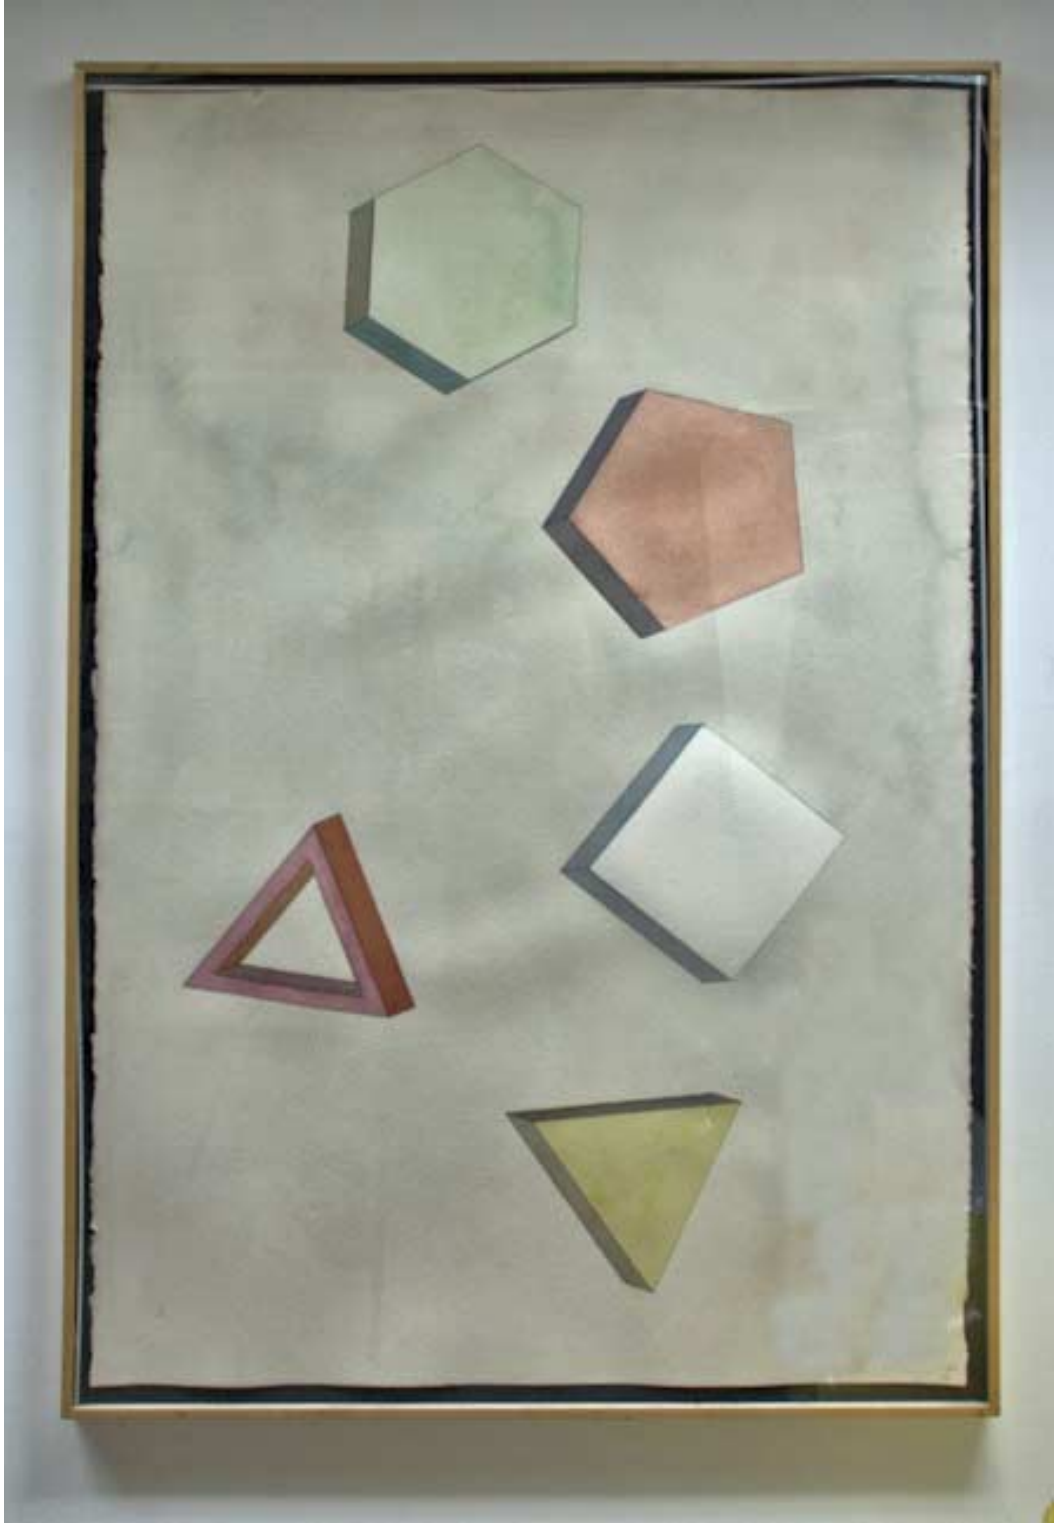

Watercolor 17, 1980
Watercolor on Arches paper, 300 lb
60 x 40 inches
ROND117