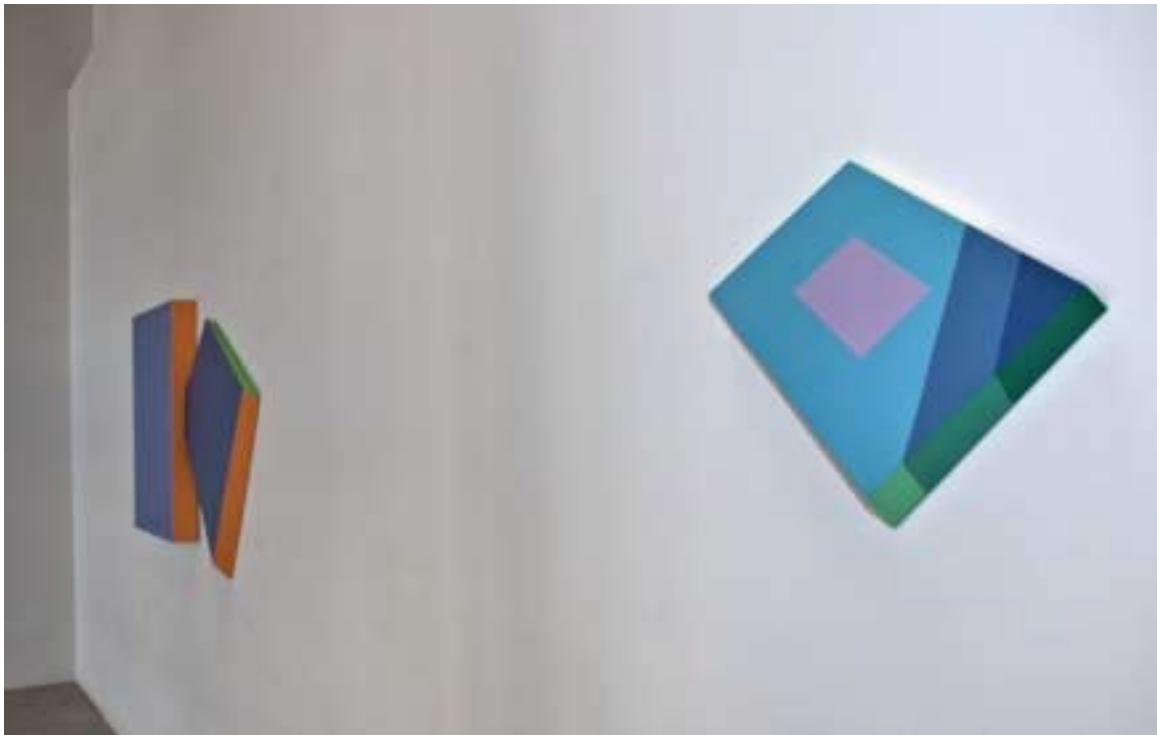

CHARLOTTE JACKSON FINE ART PRESENTS:

RONALD DAVIS
UNIDENTIFIED FLOATING OBJECTS

February 28 - March 31, 2014

Yoder, 1979
Cel-Vinyl Acrylic on Canvas
66 x 66 inches
ROND0048

Stroner, 1978
Cel-Vinyl Acrylic on Canvas
84 x 66 inches
ROND0050

Square, Two Pentagons and Lines, 1980
Cel-Vinyl Acrylic on Canvas
67 x 61 inches
ROND110

Lamont, 1978
Cel-Vinyl Acrylic on Canvas
90 x 66 inches
ROND0049

Platte, 1979
Cel-Vinyl Acrylic on Canvas
84 x 65 inches
ROND103