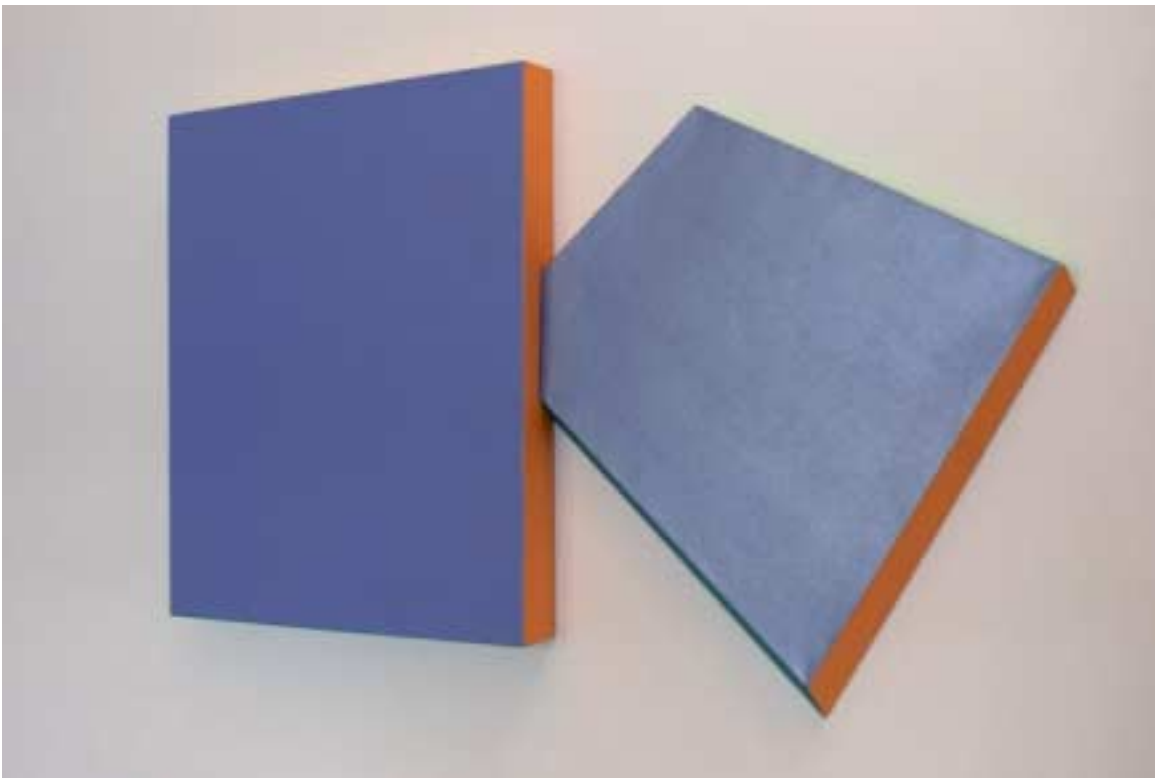

Square, Two Pentagons and Lines, 1980
Cel-Vinyl Acrylic on Canvas
67 x 61 inches
ROND110

Lamont, 1978
Cel-Vinyl Acrylic on Canvas
90 x 66 inches
ROND0049

Platte, 1979
Cel-Vinyl Acrylic on Canvas
84 x 65 inches
ROND103

Large Black Slabette, 1985
Cel-Vinyl Acrylic on canvas
113 1/2 x 68 3/4 x 5 1/4 inches
ROND123

Two Sapphire Slabettes, 1985
Cel-Vinyl Acrylic on canvas 39 x 63 x 4 inches ROND122

Theta Splatter Slabette, 1985
Cel-Vinyl Acrylic on canvas 46 x 31 inches ROND120

Split Isosceles and Line on Tan, 1980-1981
Cel-Vinyl Acrylic on Canvas
59 x 60 inches
ROND109

Slab Rotation, 1980
Gouache on paper
37 3/4 x 43 1/4 inches
ROND113

Three Dodecagons, 1972

Ink on mylar

21 x 36 inches